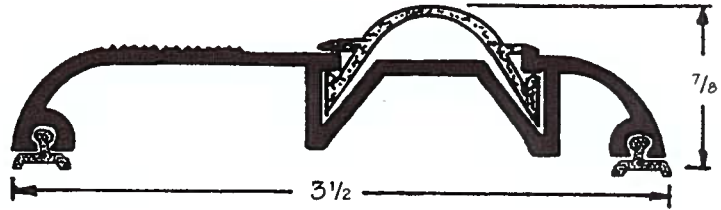

Thermal Barrier Thresholds

Threshold Accessories

MATERIAL DESIGNATIONS

A Aluminum	B Bronze	B Architectural Bronze	D Dark Brown Anodized or Paint
E EPDM-Rubber Polymer	F Felt	G Gold	N Solid or Closed Cell Neoprene
P Pile	SS Stainless Steel	V Vinyl	Z Zinc

Aluminum and Vinyl Thresholds

5AV

7AV 7GV

7 & 8 vinyl thresholds available with exposed or concealed screws.

8AV 8GV

3AV

Aluminum & Vinyl Thresholds-Bumper Type

418AV 418GV