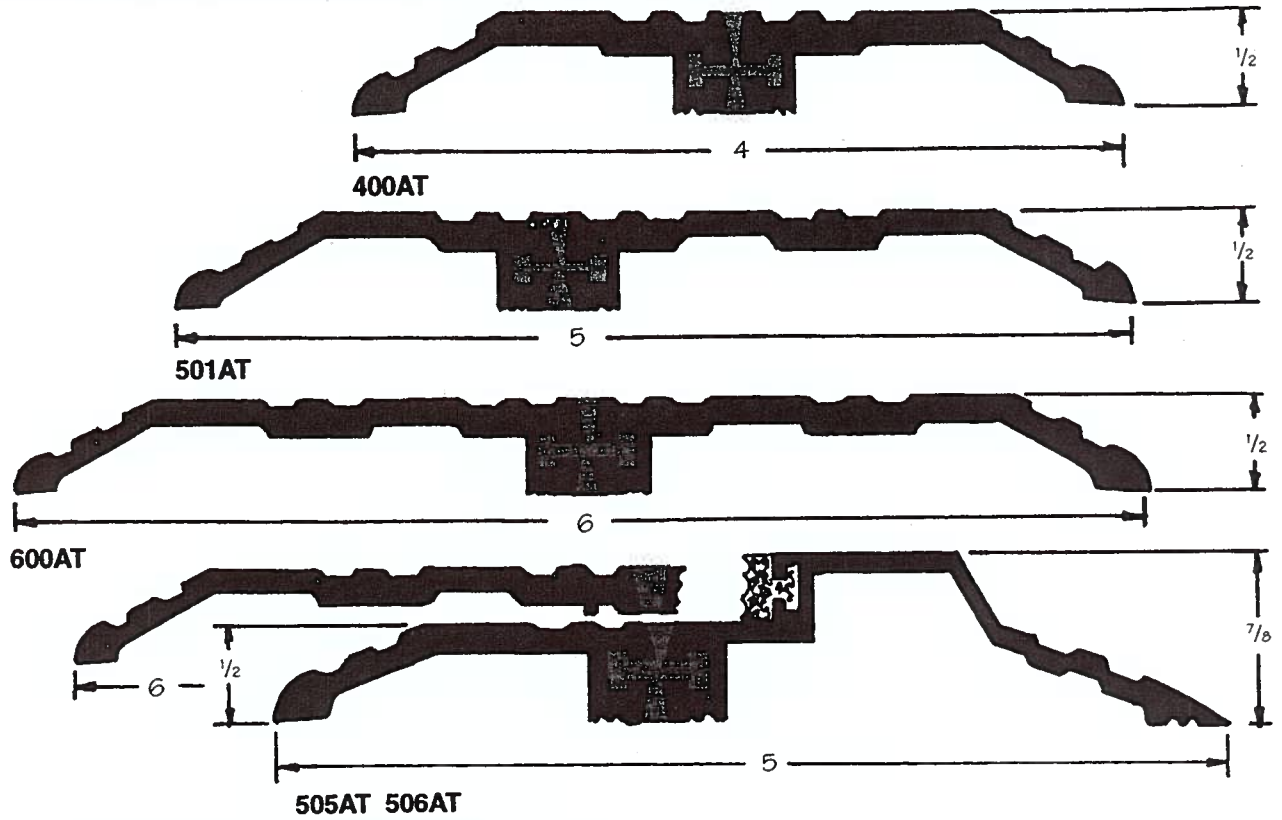

Thermal Barrier Thresholds

Threshold Accessories

MATERIAL DESIGNATIONS

A Aluminum	B Bronze	B Architectural Bronze	D Dark Brown Anodized or Paint
E EPDM-Rubber Polymer	F Felt	G Gold	N Solid or Closed Cell Neoprene
P Pile	SS Stainless Steel	V Vinyl	Z Zinc

Aluminum and Vinyl Thresholds

5AV

7AV 7GV

7 & 8 vinyl thresholds available with exposed or concealed screws.

8AV 8GV

3AV

Aluminum & Vinyl Thresholds-Bumper Type

418AV 418GV