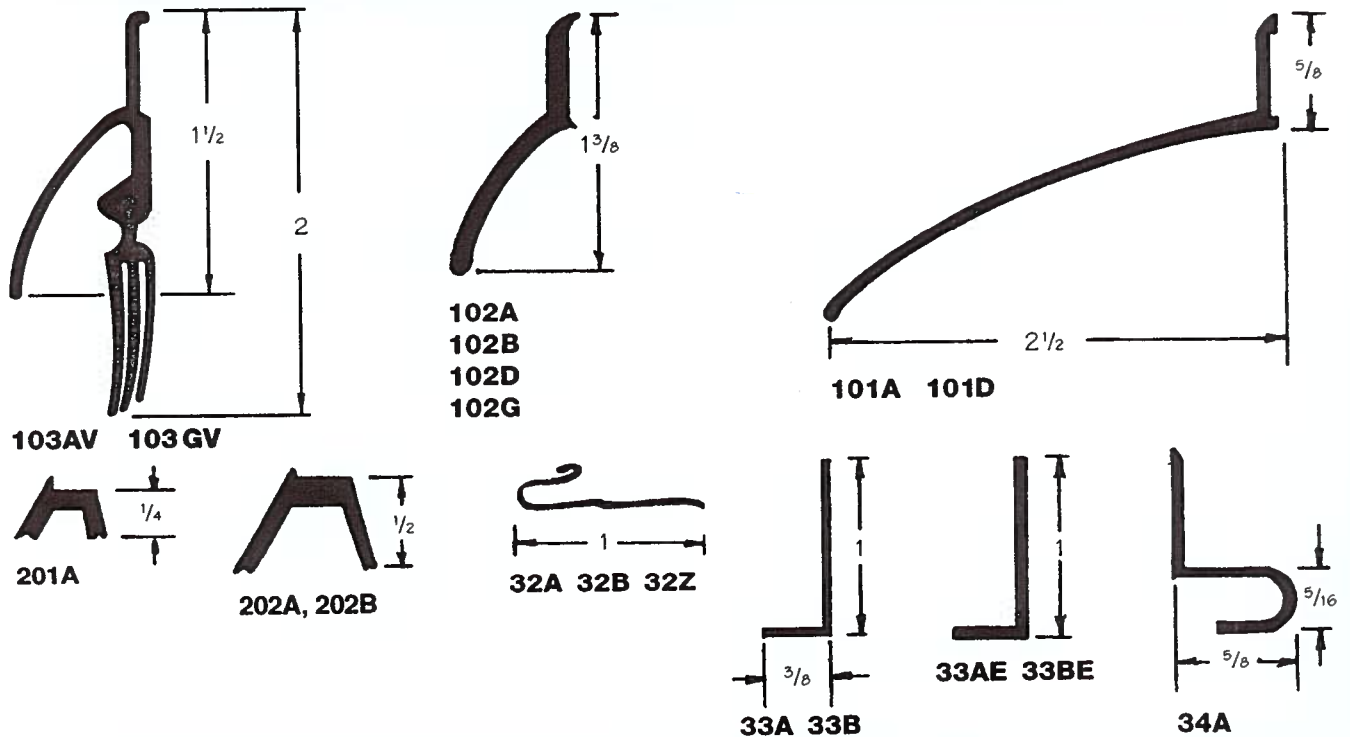

Thermal Barrier Thresholds

Threshold Accessories

MATERIAL DESIGNATIONS

A Aluminum	B Bronze	B Architectural Bronze	D Dark Brown Anodized or Paint
E EPDM-Rubber Polymer	F Felt	G Gold	N Solid or Closed Cell Neoprene
P Pile	SS Stainless Steel	V Vinyl	Z Zinc

Aluminum and Vinyl Thresholds

5AV

7AV 7GV

7 & 8 vinyl thresholds available with exposed or concealed screws.

8AV 8GV

3AV

Aluminum & Vinyl Thresholds-Bumper Type

418AV 418GV